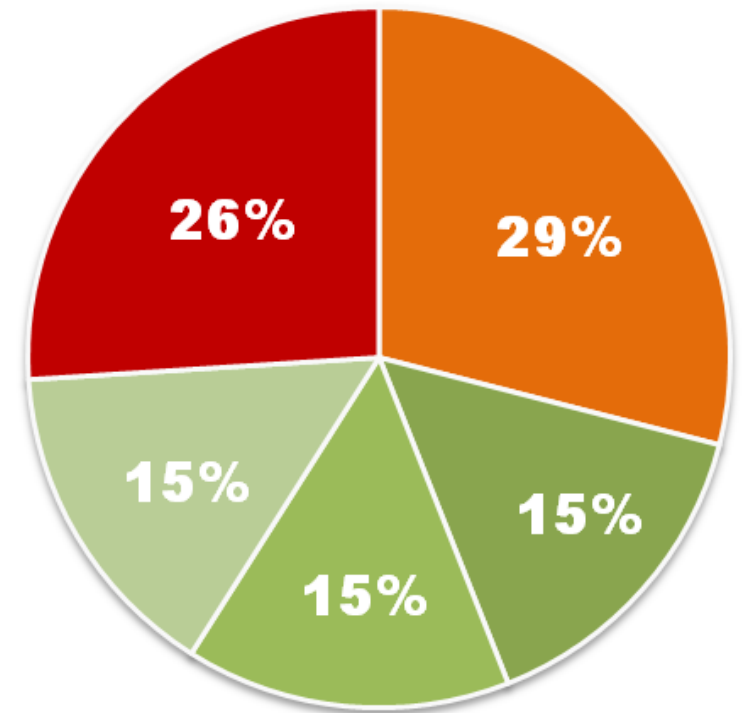

Earned Income by Ethnicity

Santa Cruz County, CA

Latinos

Whites

- < \$15,000
- \$15,000 - \$24,999
- \$25,000 - \$34,999
- \$35,000 - \$49,999
- \$50,000+