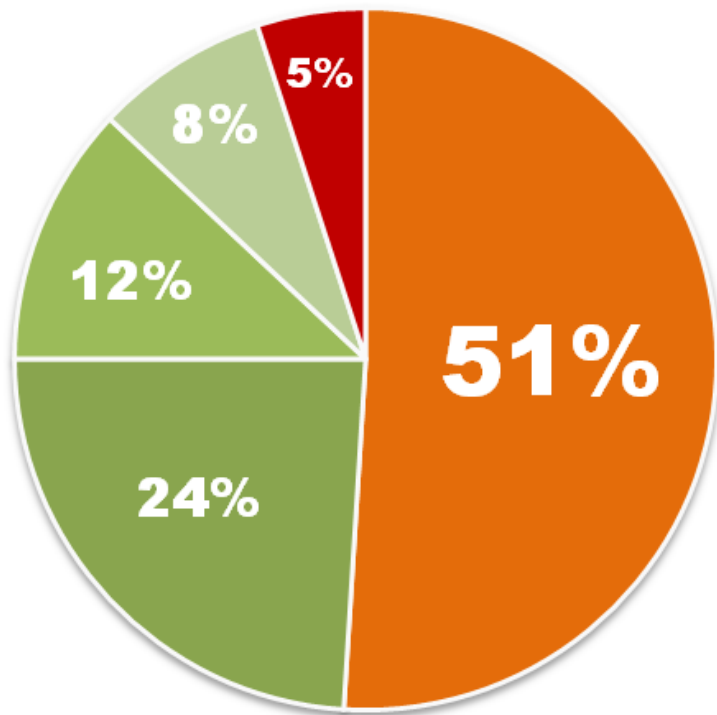

Earned Income by Ethnicity

Santa Cruz County, CA

Latinos

Whites

- < \$15,000
- \$15,000 - \$24,999
- \$25,000 - \$34,999
- \$35,000 - \$49,999
- \$50,000+